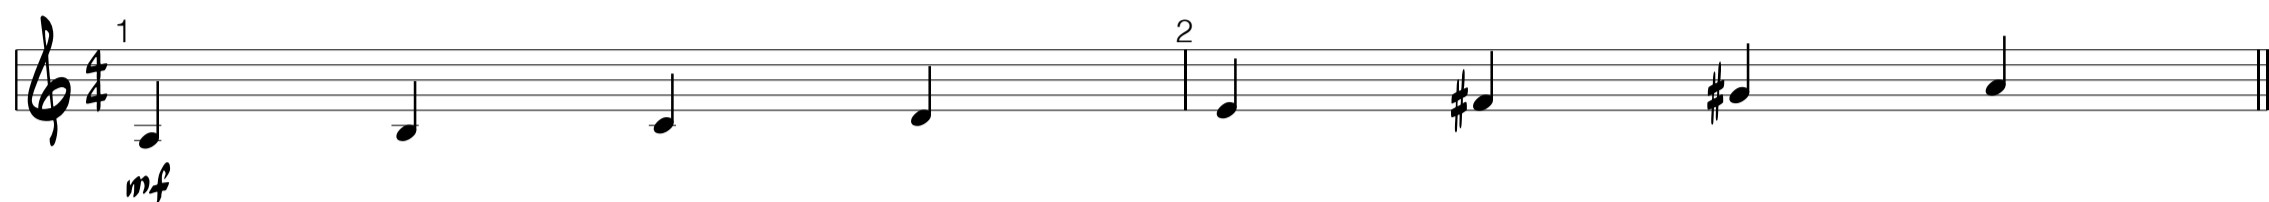

Melodic Minor

visit website : www.okanersan.com

♩ = 120

Melodic minor (Mel 1st mode)

A_MΔ⁷

Dorian b2 (Mel 2nd mode)

B_M7

Lydian #5 (Mel 3rd mode)