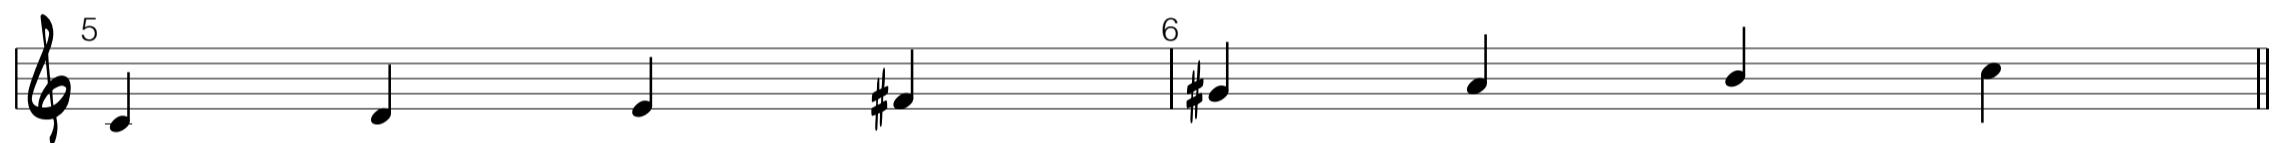

Lydian #5 (Mel 3rd mode)

CΔ⁷#5