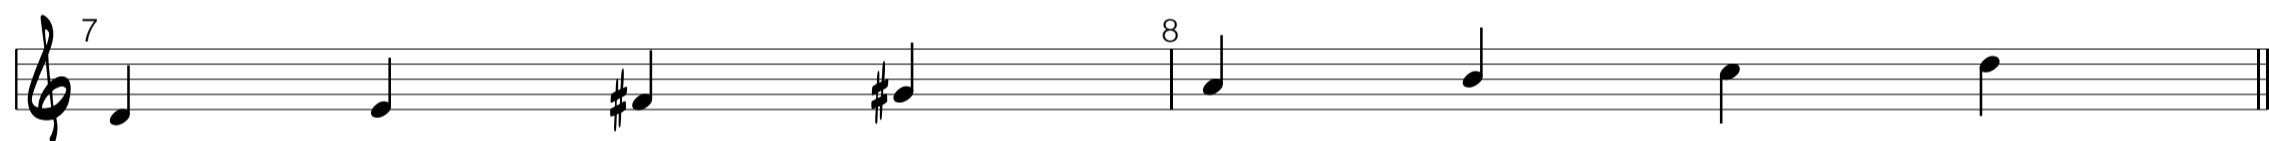

Lydian b7 (Mel 4th mode)

D7#11